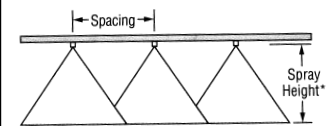

Features:

Stainless steel insert produces tapered edge flat spray pattern for uniform coverage in broadcast spraying.

Polymer insert holder and pre-orifice with VisiFlo® color-coding.

Larger droplets for less drift.

Depending on the chemical, produces large air-filled drops through the use of a venturi air aspirator.

Now available in 06, 08, and 10 capacities.