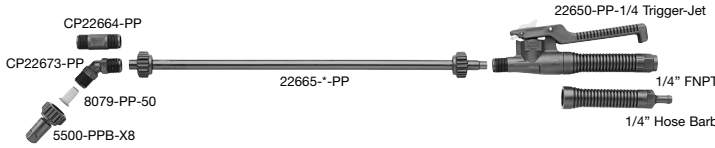

Spraying Systems Co.

TriggerJet[®] Spray Guns

Model 22670

The 22670 TriggerJet spray gun kit combines the 22650 TriggerJet spray gun with an extension wand and the items listed in features. Maximum pressure rating is 150 PSI (10 bar).

TJ/	Trigger Jet Spray Gun Kit	Price
22670-PP-15-1/4	15" Ext. 1/4" Female Thread	42.33
22670-PP-15-300	15" Ext. 1/4" Hose Barb	42.33
22670-PP-24-1/4	24" Ext. 1/4" Female Thread	48.79
22670-PP-24-300	24" Ext. 1/4" Hose Barb	48.79
22650-PP-1/4	Spray Gun only	26.86
PK-AB 22670-PP-KIT	22670 Kit	12.37
PK-AB 22650-PP-KIT	22650 Kit	9.21
22665-15-PP	15" Extension	10.79
22665-24-PP	24" Extension	17.99

GunJet[®] Low Pressure Spray Guns

AA23L-7676

The A23L-7676 GunJet spray gun (shown above) is also available without extension as GunJet spray gun AA23L. Flow rates up to 5 GPM (19 l/min). Maximum operating pressure - 250 PSI (17 bar). Inlet 1/4" NPS (M) thread. Strong aluminum alloy body. When used with extension the valve stem extends through the entire extension length for drip-free shutoff immediately behind the spray tip. Accommodates all interchangeable TeeJet spray tips.

GunJet[®] Spray Guns

GunJet No. AA18-AL

Length 20", weight 1 pound, aluminum, 1/4" NPT (F) inlet connection. Also available in brass as GunJet AA18.

TJ/	Description	Price
AA18-AL	Alum. w/D-Disc Tip	77.68
PK-AB18-KIT	Repair Kit	19.85
PK-AB18-AL-KIT	Repair Kit	21.83