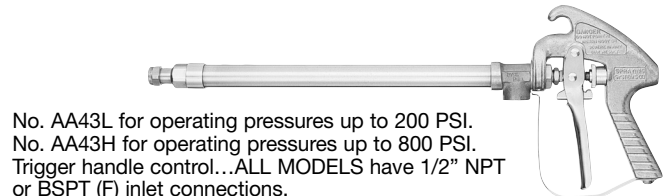

For capacities from 0.017 to 1.9 GPM

5500-PP

The 5500 Adjustable ConeJet tip is also available in a polypropylene version. The polypropylene tip has the same performance characteristics as the brass tip and provides excellent chemical resistance. This tip's light weight makes it well-suited for use on handheld and backpack type sprayers. O-Ring: EPDM is standard, Viton[®] is optional

TJ/	Description	Price
5500-X	#5500 Spray Tip Brass	18.68
5500-PPB-X	Polypropylene Tip	8.48

Hardened Stainless Steel Type D Orifice Discs

Choice of five interchangeable orifice disc capacities. Other sizes on request. Discs are corrosion and erosion-resistant.

NOTE: When ordering Spray Gun from above, Specify which orifice number you need (standard is #6).

To order extra Orifice, D2 - D10,1.40 each.

No. AA43L for operating pressures up to 200 PSI. No. AA43H for operating pressures up to 800 PSI. Trigger handle control...ALL MODELS have 1/2" NPT or BSPT (F) inlet connections.