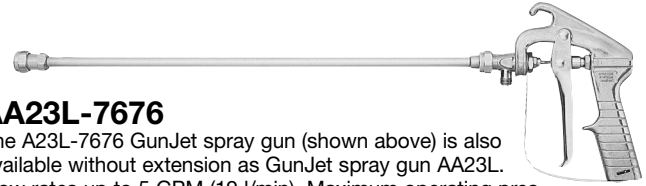

Spraying Systems Co.

TriggerJet[®] Spray Guns

Model 22670

The 22670 TriggerJet spray gun kit combines the 22650 TriggerJet spray gun with an extension wand and the items listed in features. Maximum pressure rating is 150 PSI (10 bar).

TJ/	Trigger Jet Spray Gun Kit	Price
22670-PP-15-1/4	15" Ext. 1/4" Female Thread	42.33
22670-PP-15-300	15" Ext. 1/4" Hose Barb	42.33
22670-PP-24-1/4	24" Ext. 1/4" Female Thread	48.79
22670-PP-24-300	24" Ext. 1/4" Hose Barb	48.79
22650-PP-1/4	Spray Gun only	26.86
PK-AB 22670-PP-KIT	22670 Kit	12.37
PK-AB 22650-PP-KIT	22650 Kit	9.21
22665-15-PP	15" Extension	10.79
22665-24-PP	24" Extension	17.99

GunJet[®] Low Pressure Spray Guns

AA23L-7676

The A23L-7676 GunJet spray gun (shown above) is also available without extension as GunJet spray gun AA23L. Flow rates up to 5 GPM (19 l/min). Maximum operating pressure - 250 PSI (17 bar). Inlet 1/4" NPS (M) thread. Strong aluminum alloy body. When used with extension the valve stem extends through the entire extension length for drip-free shutoff immediately behind the spray tip. Accommodates all interchangeable TeeJet spray tips.