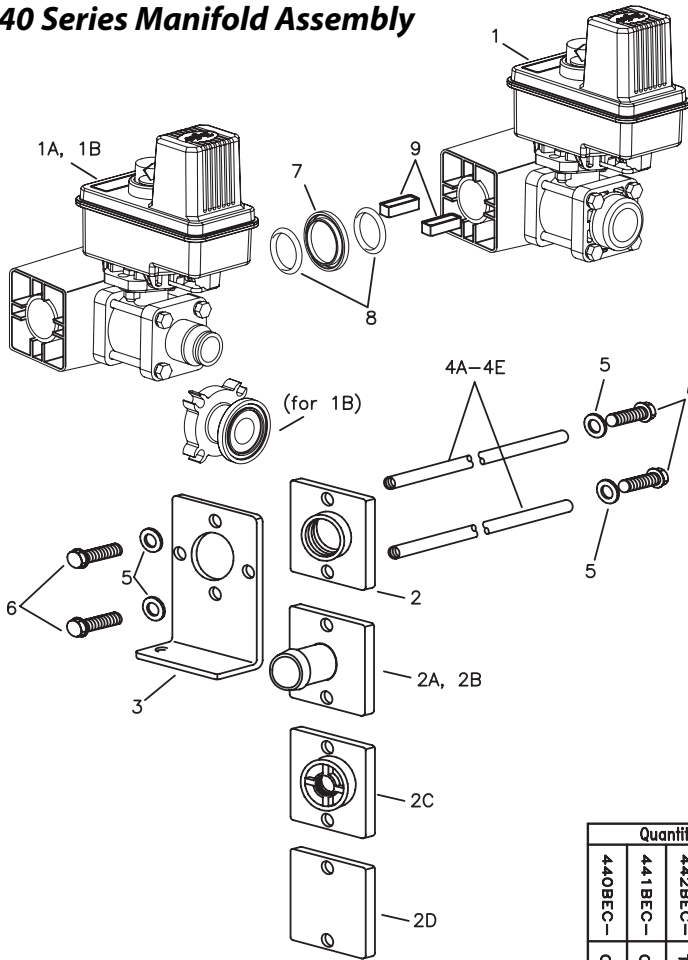

DirectoValve® 440 Series Manifold Assembly